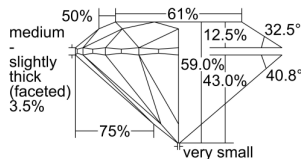

GIA®

FACSIMILE

GIA REPORT 1498478482

Verify this report at GIA.edu

GIA NATURAL DIAMOND DOSSIER®

June 19, 2024
GIA Report Number **1498478482**
Shape and Cutting Style ..... **Round Brilliant**
Measurements ..... **4.36 - 4.37 x 2.57 mm**

GRADING RESULTS

Carat Weight ..... **0.30 carat**
Color Grade ..... **J**
Clarity Grade **S11**
Cut Grade ..... **Excellent**

ADDITIONAL GRADING INFORMATION

Polish ..... **Excellent**
Symmetry ..... **Excellent**
Fluorescence ..... **None**
Clarity Characteristics ..... **Cloud, Feather**
Inscription(s): **GIA 1498478482**

PROPORTIONS

Profile to actual proportions

GRADING SCALES

GIA COLOR SCALE	GIA CLARITY SCALE	GIA CUT SCALE	
D	FLAWLESS	EXCELLENT	
E	INTERNALLY FLAWLESS		
F		VVS₁	VERY GOOD
G	VVS₂		
H	VS₁	GOOD	
I	VS₂		
J	S1₁	FAIR	
K	S1₂		
L	I₁	POOR	
M	I₂		
N	I₃		
O			
P			
Q			
R			
S			
T			
U			
V			
W			
X			
Y			
Z