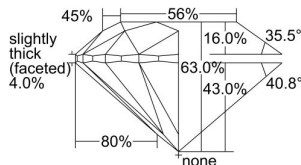

GIA®

FACSIMILE

GIA REPORT 1498478580

Verify this report at GIA.edu

GIA NATURAL DIAMOND DOSSIER®

May 27, 2024
GIA Report Number **1498478580**
Shape and Cutting Style ..... **Round Brilliant**
Measurements ..... **5.60 - 5.64 x 3.54 mm**

GRADING RESULTS

Carat Weight ..... **0.70 carat**
Color Grade ..... **E**
Clarity Grade **VS1**
Cut Grade ..... **Excellent**

ADDITIONAL GRADING INFORMATION

Polish ..... **Excellent**
Symmetry ..... **Excellent**
Fluorescence ..... **Faint**
Clarity Characteristics..... **Feather, Needle, Pinpoint**
Inscription(s): **GIA 1498478580**

PROPORTIONS

Profile to actual proportions

GRADING SCALES

GIA COLOR SCALE	GIA CLARITY SCALE	GIA CUT SCALE	
D	FLAWLESS	EXCELLENT	
E	INTERNALLY FLAWLESS		
F		VVS₁	VERY GOOD
G	VVS₂		
H	VS₁	GOOD	
I	VS₂		
J	SI₁	FAIR	
K	SI₂		
L	I₁	POOR	
M	I₂		
N	I₃		
O			
P			
Q			
R			
S			
T			
U			
V			
W			
X			
Y			
Z