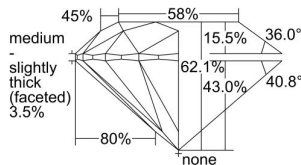

GIA®

FACSIMILE

GIA REPORT 1498478825

Verify this report at GIA.edu

GIA NATURAL DIAMOND DOSSIER®

May 29, 2024
GIA Report Number **1498478825**
Shape and Cutting Style ..... **Round Brilliant**
Measurements ..... **4.26 - 4.29 x 2.65 mm**

GRADING RESULTS

Carat Weight ..... **0.30 carat**
Color Grade ..... **E**
Clarity Grade **S11**
Cut Grade ..... **Excellent**

ADDITIONAL GRADING INFORMATION

Polish ..... **Excellent**
Symmetry ..... **Very Good**
Fluorescence ..... **None**
Clarity Characteristics ..... **Crystal**
Inscription(s): **GIA 1498478825**

PROPORTIONS

Profile to actual proportions

GRADING SCALES

GIA COLOR SCALE	GIA CLARITY SCALE	GIA CUT SCALE	
D	FLAWLESS	EXCELLENT	
E	INTERNALLY FLAWLESS		
F		VVS₁	VERY GOOD
G	VVS₂		
H	VS₁	GOOD	
I	VS₂		
J	S1₁	FAIR	
K	S1₂		
L	I₁	POOR	
M	I₂		
N	I₃		
O			
P			
Q			
R			
S			
T			
U			
V			
W			
X			
Y			
Z