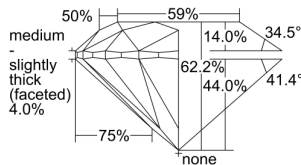

GIA®

FACSIMILE

GIA REPORT 1498480728

Verify this report at GIA.edu

GIA NATURAL DIAMOND DOSSIER®

May 27, 2024
GIA Report Number 1498480728
Shape and Cutting Style ..... Round Brilliant
Measurements ..... 6.15 - 6.20 x 3.84 mm

GRADING RESULTS

Carat Weight ..... 0.91 carat
Color Grade ..... J
Clarity Grade VS1
Cut Grade ..... Excellent

ADDITIONAL GRADING INFORMATION

Polish ..... Excellent
Symmetry ..... Excellent
Fluorescence ..... None
Clarity Characteristics ..... Cloud, Feather, Pinpoint
Inscription(s): GIA 1498480728

PROPORTIONS

Profile to actual proportions

GRADING SCALES

GIA COLOR SCALE	GIA CLARITY SCALE	GIA CUT SCALE	
D	FLAWLESS	EXCELLENT	
E	INTERNALLY FLAWLESS		
F		VVS₁	VERY GOOD
G	VVS₂		
H	VS₁	GOOD	
I	VS₂		
J	SI₁	FAIR	
K	SI₂		
L	I₁	POOR	
M	I₂		
N	I₃		
O			
P			
Q			
R			
S			
T			
U			
V			
W			
X			
Y			
Z