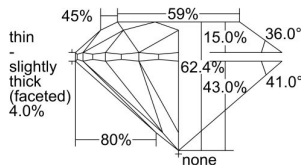

GIA®

FACSIMILE

GIA REPORT 1498484605

Verify this report at GIA.edu

GIA NATURAL DIAMOND DOSSIER®

May 27, 2024
GIA Report Number **1498484605**
Shape and Cutting Style ..... **Round Brilliant**
Measurements ..... **5.02 - 5.06 x 3.14 mm**

GRADING RESULTS

Carat Weight ..... **0.50 carat**
Color Grade ..... **G**
Clarity Grade **VS2**
Cut Grade ..... **Excellent**

ADDITIONAL GRADING INFORMATION

Polish ..... **Excellent**
Symmetry ..... **Excellent**
Fluorescence ..... **None**
Clarity Characteristics..... **Cloud, Cavity**
Inscription(s): **GIA 1498484605**

PROPORTIONS

Profile to actual proportions