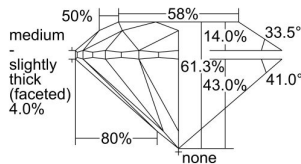

GIA®

FACSIMILE

GIA REPORT 1498485935

Verify this report at GIA.edu

GIA NATURAL DIAMOND DOSSIER®

May 27, 2024
GIA Report Number 1498485935
Shape and Cutting Style ..... Round Brilliant
Measurements ..... 4.29 - 4.31 x 2.64 mm

GRADING RESULTS

Carat Weight ..... 0.30 carat
Color Grade ..... F
Clarity Grade VS1
Cut Grade ..... Excellent

ADDITIONAL GRADING INFORMATION

Polish ..... Excellent
Symmetry ..... Excellent
Fluorescence ..... None
Clarity Characteristics..... Crystal, Cloud, Pinpoint
Inscription(s): GIA 1498485935

PROPORTIONS

Profile to actual proportions

GRADING SCALES

GIA COLOR SCALE	GIA CLARITY SCALE	GIA CUT SCALE	
D	FLAWLESS	EXCELLENT	
E	INTERNALLY FLAWLESS		
F		VVS₁	VERY GOOD
G	VVS₂		
H	VS₁	GOOD	
I	VS₂		
J	SI₁	FAIR	
K	SI₂		
L	I₁	POOR	
M	I₂		
N	I₃		
O			
P			
Q			
R			
S			
T			
U			
V			
W			
X			
Y			
Z