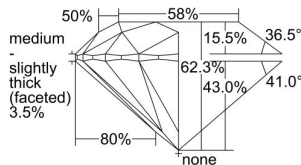

GIA®

FACSIMILE

GIA REPORT 1498487418

Verify this report at GIA.edu

GIA NATURAL DIAMOND DOSSIER®

May 28, 2024
GIA Report Number **1498487418**
Shape and Cutting Style ..... **Round Brilliant**
Measurements ..... **5.10 - 5.12 x 3.18 mm**

GRADING RESULTS

Carat Weight ..... **0.51 carat**
Color Grade ..... **F**
Clarity Grade **VS1**
Cut Grade ..... **Excellent**

ADDITIONAL GRADING INFORMATION

Polish ..... **Excellent**
Symmetry ..... **Excellent**
Fluorescence ..... **None**
Clarity Characteristics..... **Cloud, Pinpoint**
Inscription(s): **GIA 1498487418**

PROPORTIONS

Profile to actual proportions

GRADING SCALES

GIA COLOR SCALE

COLORLESS	D
	E
	F
	G
	H
	I
	J
NEAR COLORLESS	K
	L
Faint	M
	N
	O
	P
Very Light	Q
	R
	S
	T
	U
	V
Light	W
	X
	Y
	Z

GIA CLARITY SCALE

VERY VERY SLIGHTLY INCLUDED	FLAWLESS
	INTERNALLY FLAWLESS
VERY SLIGHTLY INCLUDED	VVS₁
	VVS₂
SLIGHTLY INCLUDED	VS₁
	VS₂
INCLUDED	SI₁
	SI₂
	I₁
	I₂
	I₃

GIA CUT SCALE

EXCELLENT
VERY GOOD
GOOD
FAIR
POOR