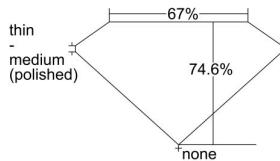

GIA®

FACSIMILE

GIA REPORT 1498490039

Verify this report at GIA.edu

GIA NATURAL DIAMOND DOSSIER®

May 28, 2024
GIA Report Number 1498490039
Shape and Cutting Style ..... Square Modified Brilliant
Measurements ..... 5.38 x 5.36 x 4.00 mm

GRADING RESULTS

Carat Weight ..... 0.93 carat
Color Grade I
Clarity Grade SI1

ADDITIONAL GRADING INFORMATION

Polish ..... Excellent
Symmetry ..... Very Good
Fluorescence ..... None
Clarity Characteristics ..... Cloud, Crystal
Inscription(s): GIA 1498490039

PROPORTIONS

Profile not to actual proportions

GRADING SCALES

GIA COLOR SCALE		GIA CLARITY SCALE			
COLORLESS	D	VERY VERY SLIGHTLY INCLUDED	FLAWLESS		
	E		INTERNALLY FLAWLESS		
	F	VERY SLIGHTLY INCLUDED	VVS₁		
	G		VVS₂		
	H		VS₁		
	NEAR COLORLESS	I	SLIGHTLY INCLUDED	VS₂	
		J		SI₁	
		FAINT	K	INCLUDED	SI₂
			L		I₁
			M		I₂
VERT LIGHT	N	LIGHT	I₃		
	O				
	P				
	Q				
	R