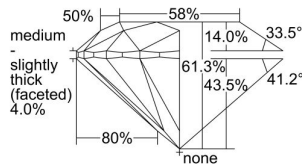

GIA®

FACSIMILE

GIA REPORT

1498494864

Verify this report at GIA.edu

GIA NATURAL DIAMOND DOSSIER®

May 30, 2024
GIA Report Number 1498494864
Shape and Cutting Style ..... Round Brilliant
Measurements ..... 4.30 - 4.32 x 2.64 mm

GRADING RESULTS

Carat Weight ..... 0.30 carat
Color Grade ..... F
Clarity Grade S11
Cut Grade ..... Excellent

ADDITIONAL GRADING INFORMATION

Polish ..... Excellent
Symmetry ..... Excellent
Fluorescence ..... Faint
Clarity Characteristics ..... Crystal, Feather
Inscription(s): GIA 1498494864

PROPORTIONS

Profile to actual proportions

GRADING SCALES

GIA COLOR SCALE

COLOURESS	D
	E
	F
	G
	H
	I
	J
NEAR COLOURESS	K
	L
FAIN	M
	N
	O
	P
VERY FAINT	Q
	R
	S
	T
	U
	V
	W
	X
	Y
LIGHT	Z

GIA CLARITY SCALE

FLAWLESS	VERY VERY SLIGHTLY INCLUDED	VVS₁	VVS₂	VS₁	VS₂	SI₁	SI₂	I₁	I₂	I₃	
											INTERNALLY FLAWLESS

GIA CUT SCALE

EXCELLENT
VERY GOOD
GOOD
FAIR
POOR