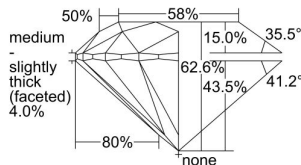

GIA®

FACSIMILE

GIA REPORT 1498498926

Verify this report at GIA.edu

GIA NATURAL DIAMOND DOSSIER®

May 29, 2024
GIA Report Number 1498498926
Shape and Cutting Style ..... Round Brilliant
Measurements ..... 4.48 - 4.52 x 2.81 mm

GRADING RESULTS

Carat Weight ..... 0.35 carat
Color Grade ..... E
Clarity Grade VVS1
Cut Grade ..... Excellent

ADDITIONAL GRADING INFORMATION

Polish ..... Excellent
Symmetry ..... Excellent
Fluorescence ..... Faint
Clarity Characteristics ..... Pinpoint
Inscription(s): GIA 1498498926

PROPORTIONS

Profile to actual proportions

GRADING SCALES

GIA COLOR SCALE	GIA CLARITY SCALE	GIA CUT SCALE	
D	FLAWLESS	EXCELLENT	
E	INTERNALLY FLAWLESS		
F		VVS₁	VERY GOOD
G	VVS₂		
H	VS₁	GOOD	
I	VS₂		
J	SI₁	FAIR	
K	SI₂		
L	I₁	POOR	
M	I₂		
N	I₃		
O			
P			
Q			
R			
S			
T			
U			
V			
W			
X			
Y			
Z