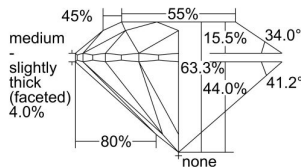

GIA®

FACSIMILE

GIA REPORT 1498506437

Verify this report at GIA.edu

GIA NATURAL DIAMOND DOSSIER®

May 30, 2024
GIA Report Number **1498506437**
Shape and Cutting Style ..... **Round Brilliant**
Measurements ..... **6.06 - 6.09 x 3.84 mm**

GRADING RESULTS

Carat Weight ..... **0.87 carat**
Color Grade ..... **F**
Clarity Grade **S12**
Cut Grade ..... **Excellent**

ADDITIONAL GRADING INFORMATION

Polish ..... **Excellent**
Symmetry ..... **Excellent**
Fluorescence ..... **None**
Clarity Characteristics..... **Crystal, Feather**
Inscription(s): **GIA 1498506437**

PROPORTIONS

Profile to actual proportions