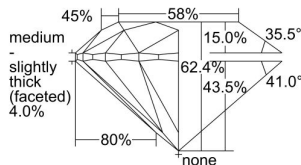

GIA®

FACSIMILE

GIA REPORT 1498506709

Verify this report at GIA.edu

GIA NATURAL DIAMOND DOSSIER®

May 30, 2024
GIA Report Number **1498506709**
Shape and Cutting Style ..... **Round Brilliant**
Measurements ..... **5.93 - 5.95 x 3.71 mm**

GRADING RESULTS

Carat Weight ..... **0.81 carat**
Color Grade ..... **D**
Clarity Grade **VS2**
Cut Grade ..... **Excellent**

ADDITIONAL GRADING INFORMATION

Polish ..... **Excellent**
Symmetry ..... **Excellent**
Fluorescence ..... **None**
Clarity Characteristics..... **Cloud, Crystal**
Inscription(s): **GIA 1498506709**

PROPORTIONS

Profile to actual proportions

GRADING SCALES

GIA COLOR SCALE	GIA CLARITY SCALE	GIA CUT SCALE	
D	FLAWLESS	EXCELLENT	
E	INTERNALLY FLAWLESS		
F		VVS₁	VERY GOOD
G	VVS₂		
H	VS₁	GOOD	
I	VS₂		
J	SI₁	FAIR	
K	SI₂		
L	I₁	POOR	
M	I₂		
N	I₃		
O			
P			
Q			
R			
S			
T			
U			
V			
W			
X			
Y			
Z