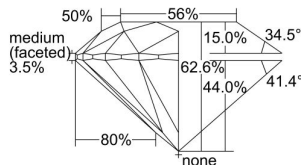

GIA®

FACSIMILE

GIA REPORT

1498514048

Verify this report at GIA.edu

GIA NATURAL DIAMOND DOSSIER®

May 29, 2024
GIA Report Number 1498514048
Shape and Cutting Style ..... Round Brilliant
Measurements ..... 4.83 - 4.84 x 3.03 mm

GRADING RESULTS

Carat Weight ..... 0.43 carat
Color Grade ..... H
Clarity Grade VS1
Cut Grade ..... Excellent

ADDITIONAL GRADING INFORMATION

Polish ..... Excellent
Symmetry ..... Excellent
Fluorescence ..... Faint
Clarity Characteristics ..... Cloud
Inscription(s): GIA 1498514048

PROPORTIONS

Profile to actual proportions

GRADING SCALES

GIA COLOR SCALE

COLORED	D
	E
	F
	G
	H
	I
	J
NEAR COLORLESS	K
	L
	M
	N
	O
	P
	Q
	R
	S
	T
	U
	V
	W
	X
	Y
	Z

GIA CLARITY SCALE

FLAWLESS	INTERNAL FLAWLESS	
		FLAWLESS
VERY VERY SLIGHTLY INCLUDED	VVS₁	
	VVS₂	
VERY SLIGHTLY INCLUDED	VS₁	
	VS₂	
SLIGHTLY INCLUDED	SI₁	
	SI₂	
INCLUDED	I₁	
	I₂	
	I₃	

GIA CUT SCALE

EXCELLENT
VERY GOOD
GOOD
FAIR
POOR