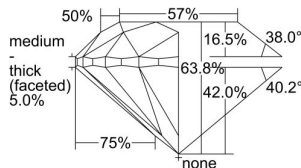

GIA®

FACSIMILE

GIA REPORT 1498534300

Verify this report at GIA.edu

GIA NATURAL DIAMOND DOSSIER®

June 03, 2024
GIA Report Number 1498534300
Shape and Cutting Style ..... Round Brilliant
Measurements ..... 4.15 - 4.21 x 2.67 mm

GRADING RESULTS

Carat Weight ..... 0.30 carat
Color Grade ..... D
Clarity Grade VS1
Cut Grade ..... Very Good

ADDITIONAL GRADING INFORMATION

Polish ..... Excellent
Symmetry ..... Good
Fluorescence ..... Faint
Clarity Characteristics ..... Cloud, Pinpoint
Inscription(s): GIA 1498534300

PROPORTIONS

Profile to actual proportions

GRADING SCALES

GIA COLOR SCALE	GIA CLARITY SCALE	GIA CUT SCALE	
D	FLAWLESS	EXCELLENT	
E	INTERNALLY FLAWLESS		
F		VVS₁	VERY GOOD
G	VVS₂		
H	VS₁	GOOD	
I	VS₂		
J	SI₁	FAIR	
K	SI₂		
L	I₁	POOR	
M			
N			
O	I₂		
P			
Q	I₃		
R			
S			
T			
U			
V			
W			
X			
Y			
Z