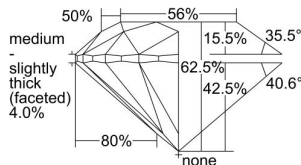

GIA®

FACSIMILE

GIA REPORT 1498535654

Verify this report at GIA.edu

GIA NATURAL DIAMOND DOSSIER®

May 31, 2024
GIA Report Number 1498535654
Shape and Cutting Style ..... Round Brilliant
Measurements ..... 5.23 - 5.27 x 3.28 mm

GRADING RESULTS

Carat Weight ..... 0.56 carat
Color Grade ..... H
Clarity Grade VVS2
Cut Grade ..... Excellent

ADDITIONAL GRADING INFORMATION

Polish ..... Excellent
Symmetry ..... Excellent
Fluorescence ..... None
Clarity Characteristics ..... Cloud, Pinpoint
Inscription(s): GIA 1498535654

PROPORTIONS

Profile to actual proportions

GRADING SCALES

GIA COLOR SCALE

COLORLESS	D
	E
	F
	G
	H
	I
	J
NEAR COLORLESS	K
	L
Faint	M
	N
	O
	P
Very Light	Q
	R
	S
	T
	U
	V
Light	W
	X
	Y
	Z

GIA CLARITY SCALE

FLAWLESS	VERY VERY SLIGHTLY INCLUDED	VVS₁	VERY SLIGHTLY INCLUDED	SI₁	SLIGHTLY INCLUDED	I₁	
							FLAWLESS
INTERNALLY FLAWLESS	VERY SLIGHTLY INCLUDED	VVS₂	VERY SLIGHTLY INCLUDED	SI₂	SLIGHTLY INCLUDED	I₂	
		VS₁		VS₂		I₃	

GIA CUT SCALE

EXCELLENT
VERY GOOD
GOOD
FAIR
POOR