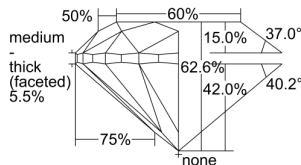

GIA®

FACSIMILE

GIA REPORT 1498546151

Verify this report at GIA.edu

GIA NATURAL DIAMOND DOSSIER®

June 04, 2024
GIA Report Number 1498546151
Shape and Cutting Style ..... Round Brilliant
Measurements ..... 4.82 - 4.88 x 3.04 mm

GRADING RESULTS

Carat Weight ..... 0.46 carat
Color Grade ..... E
Clarity Grade VS1
Cut Grade ..... Very Good

ADDITIONAL GRADING INFORMATION

Polish ..... Excellent
Symmetry ..... Very Good
Fluorescence ..... None
Clarity Characteristics..... Indented Natural, Cloud, Pinpoint
Inscription(s): GIA 1498546151

PROPORTIONS

Profile to actual proportions

GRADING SCALES

GIA COLOR SCALE	GIA CLARITY SCALE	GIA CUT SCALE	
D	FLAWLESS	EXCELLENT	
E	INTERNALLY FLAWLESS		
F		VVS₁	VERY GOOD
G	VVS₂		
H	VS₁	GOOD	
I	VS₂		
J	SI₁	FAIR	
K	SI₂		
L	I₁	POOR	
M			
N			
O	I₂		
P			
Q	I₃		
R			
S			
T			
U			
V			
W			
X			
Y			
Z