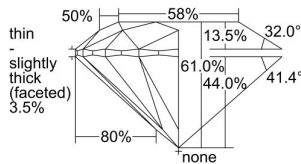

GIA®

FACSIMILE

GIA REPORT 1498547980

Verify this report at GIA.edu

GIA NATURAL DIAMOND DOSSIER®

June 03, 2024
GIA Report Number 1498547980
Shape and Cutting Style ..... Round Brilliant
Measurements ..... 5.12 - 5.14 x 3.13 mm

GRADING RESULTS

Carat Weight ..... 0.50 carat
Color Grade I
Clarity Grade S11
Cut Grade ..... Excellent

ADDITIONAL GRADING INFORMATION

Polish ..... Excellent
Symmetry ..... Excellent
Fluorescence ..... None
Clarity Characteristics ..... Feather, Cloud
Inscription(s): GIA 1498547980

PROPORTIONS

GRADING SCALES

GIA COLOR SCALE	GIA CLARITY SCALE	GIA CUT SCALE	
D	FLAWLESS	EXCELLENT	
E	INTERNALLY FLAWLESS		
F		VVS₁	VERY GOOD
G	VVS₂		
H	VS₁	GOOD	
I	VS₂		
J	S1₁	FAIR	
K	S1₂		
L	I₁	POOR	
M	I₂		
N	I₃		
O			
P			
Q			
R			
S			
T			
U			
V			
W			
X			
Y			
Z