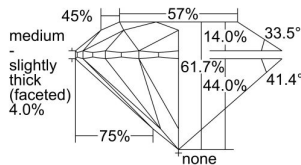

GIA®

FACSIMILE

GIA REPORT

1498549777

Verify this report at GIA.edu

GIA NATURAL DIAMOND DOSSIER®

June 04, 2024
GIA Report Number **1498549777**
Shape and Cutting Style ..... **Round Brilliant**
Measurements ..... **4.50 - 4.52 x 2.78 mm**

GRADING RESULTS

Carat Weight ..... **0.34 carat**
Color Grade ..... **G**
Clarity Grade **VS1**
Cut Grade ..... **Excellent**

ADDITIONAL GRADING INFORMATION

Polish ..... **Excellent**
Symmetry ..... **Excellent**
Fluorescence ..... **None**
Clarity Characteristics..... **Crystal, Cloud, Needle, Pinpoint**
Inscription(s): **GIA 1498549777**

PROPORTIONS

Profile to actual proportions

GRADING SCALES

GIA COLOR SCALE	GIA CLARITY SCALE	GIA CUT SCALE	
D	FLAWLESS	EXCELLENT	
E	INTERNALLY FLAWLESS		
F		VVS₁	VERY GOOD
G	VVS₂		
H	VS₁	GOOD	
I	VS₂		
J	SI₁	FAIR	
K	SI₂		
L	I₁	POOR	
M	I₂		
N	I₃		
O			
P			
Q			
R			
S			
T			
U			
V			
W			
X			
Y			
Z