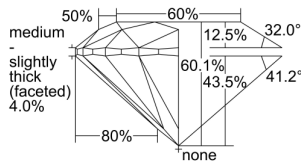

GIA®

FACSIMILE

GIA REPORT

1498551139

Verify this report at GIA.edu

GIA NATURAL DIAMOND DOSSIER®

June 28, 2024
GIA Report Number 1498551139
Shape and Cutting Style ..... Round Brilliant
Measurements ..... 4.50 - 4.53 x 2.72 mm

GRADING RESULTS

Carat Weight ..... 0.34 carat
Color Grade ..... H
Clarity Grade VS1
Cut Grade ..... Excellent

ADDITIONAL GRADING INFORMATION

Polish ..... Excellent
Symmetry ..... Very Good
Fluorescence ..... Medium Blue
Clarity Characteristics ..... Crystal
Inscription(s): GIA 1498551139

PROPORTIONS

Profile to actual proportions

GRADING SCALES

GIA COLOR SCALE	GIA CLARITY SCALE	GIA CUT SCALE
D	FLAWLESS	EXCELLENT
E	FLAWLESS	
F	INTERNALLY FLAWLESS	VERY GOOD
G	FLAWLESS	
H	VVS₁	GOOD
I	VVS₂	
J	VS₁	FAIR
K	VS₂	
L	SI₁	POOR
M	SI₂	
N	I₁	
O	I₂	
P	I₃	
Q		
R		
S		
T		
U		
V		
W		
X		
Y		
Z