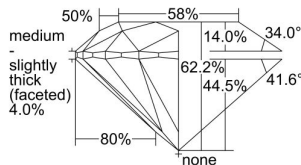

GIA®

FACSIMILE

GIA REPORT 1498551358

Verify this report at GIA.edu

GIA NATURAL DIAMOND DOSSIER®

June 28, 2024
GIA Report Number 1498551358
Shape and Cutting Style ..... Round Brilliant
Measurements ..... 5.23 - 5.27 x 3.27 mm

GRADING RESULTS

Carat Weight ..... 0.55 carat
Color Grade ..... F
Clarity Grade VS1
Cut Grade ..... Excellent

ADDITIONAL GRADING INFORMATION

Polish ..... Excellent
Symmetry ..... Excellent
Fluorescence ..... Faint
Clarity Characteristics..... Crystal, Needle, Cloud, Pinpoint
Inscription(s): GIA 1498551358

PROPORTIONS

Profile to actual proportions

GRADING SCALES

GIA COLOR SCALE	GIA CLARITY SCALE	GIA CUT SCALE	
D	FLAWLESS	EXCELLENT	
E	INTERNALLY FLAWLESS		
F		VVS₁	VERY GOOD
G	VVS₂		
H	VS₁	GOOD	
I	VS₂		
J	SI₁	FAIR	
K	SI₂		
L	I₁	POOR	
M	I₂		
N	I₃		
O			
P			
Q			
R			
S			
T			
U			
V			
W			
X			
Y			
Z