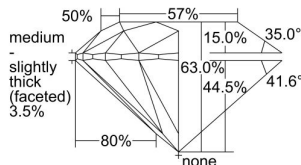

GIA®

FACSIMILE

GIA REPORT 1498572154

Verify this report at GIA.edu

GIA NATURAL DIAMOND DOSSIER®

June 07, 2024
GIA Report Number 1498572154
Shape and Cutting Style ..... Round Brilliant
Measurements ..... 5.90 - 5.94 x 3.73 mm

GRADING RESULTS

Carat Weight ..... 0.80 carat
Color Grade ..... E
Clarity Grade VS1
Cut Grade ..... Excellent

ADDITIONAL GRADING INFORMATION

Polish ..... Excellent
Symmetry ..... Excellent
Fluorescence ..... None
Clarity Characteristics ..... Crystal, Cloud
Inscription(s): GIA 1498572154

PROPORTIONS

Profile to actual proportions

GRADING SCALES

GIA COLOR SCALE	GIA CLARITY SCALE	GIA CUT SCALE
D	FLAWLESS	EXCELLENT
E	INTERNALLY FLAWLESS	
F	VVS₁	VERY GOOD
G		
H	VS₁	GOOD
I		
J	SI₁	FAIR
K		
L	I₁	POOR
M		
N	I₂	
O		
P	I₃	
Q		
R		
S		
T		
U		
V		
W		
X		
Y		
Z