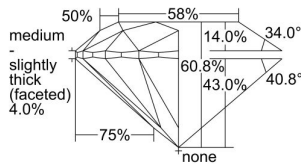

GIA®

FACSIMILE

GIA REPORT 1498575798

Verify this report at gia.edu

GIA NATURAL DIAMOND DOSSIER®

June 05, 2024
GIA Report Number 1498575798
Shape and Cutting Style ..... Round Brilliant
Measurements ..... 4.78 - 4.80 x 2.91 mm

GRADING RESULTS

Carat Weight ..... 0.41 carat
Color Grade ..... G
Clarity Grade S11
Cut Grade ..... Excellent

ADDITIONAL GRADING INFORMATION

Polish ..... Excellent
Symmetry ..... Excellent
Fluorescence ..... None
Clarity Characteristics ..... Cloud
Inscription(s): GIA 1498575798

PROPORTIONS

Profile to actual proportions

GRADING SCALES

GIA COLOR SCALE

COLOURESS	D
	E
	F
	G
	H
	I
	J
NEAR COLOURESS	K
	L
FAIN	M
	N
	O
	P
VERY LIGHT	Q
	R
	S
	T
	U
	V
	W
	X
	Y
LIGHT	Z

GIA CLARITY SCALE

VERY VERY SLIGHTLY INCLUDED	FLAWLESS
	INTERNALLY FLAWLESS
VERY SLIGHTLY INCLUDED	VVS₁
	VVS₂
SLIGHTLY INCLUDED	VS₁
	VS₂
INCLUDED	SI₁
	SI₂
	I₁
	I₂
	I₃

GIA CUT SCALE

EXCELLENT
VERY GOOD
GOOD
FAIR
POOR