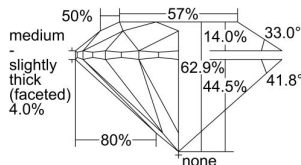

GIA®

FACSIMILE

GIA REPORT 1498582755

Verify this report at GIA.edu

GIA NATURAL DIAMOND DOSSIER®

June 20, 2024
GIA Report Number **1498582755**
Shape and Cutting Style ..... **Round Brilliant**
Measurements ..... **4.27 - 4.30 x 2.70 mm**

GRADING RESULTS

Carat Weight ..... **0.30 carat**
Color Grade ..... **K**
Clarity Grade **VS2**
Cut Grade ..... **Excellent**

ADDITIONAL GRADING INFORMATION

Polish ..... **Excellent**
Symmetry ..... **Excellent**
Fluorescence ..... **None**
Clarity Characteristics..... **Crystal, Cloud, Feather**
Inscription(s): **GIA 1498582755**

PROPORTIONS

Profile to actual proportions