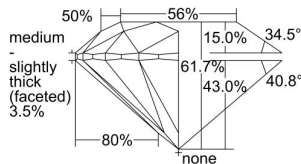

GIA®

FACSIMILE

GIA REPORT 1498583476

Verify this report at GIA.edu

GIA NATURAL DIAMOND DOSSIER®

June 06, 2024
GIA Report Number **1498583476**
Shape and Cutting Style ..... **Round Brilliant**
Measurements ..... **4.81 - 4.83 x 2.97 mm**

GRADING RESULTS

Carat Weight ..... **0.42 carat**
Color Grade ..... **G**
Clarity Grade **VS2**
Cut Grade ..... **Excellent**

ADDITIONAL GRADING INFORMATION

Polish ..... **Excellent**
Symmetry ..... **Excellent**
Fluorescence ..... **None**
Clarity Characteristics ..... **Crystal**
Inscription(s): **GIA 1498583476**

PROPORTIONS

Profile to actual proportions