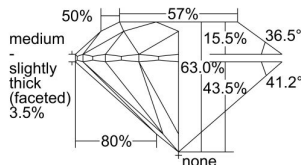

GIA®

FACSIMILE

GIA REPORT 1498588301

Verify this report at GIA.edu

GIA NATURAL DIAMOND DOSSIER®

June 06, 2024
GIA Report Number **1498588301**
Shape and Cutting Style ..... **Round Brilliant**
Measurements ..... **4.80 - 4.84 x 3.04 mm**

GRADING RESULTS

Carat Weight ..... **0.43 carat**
Color Grade ..... **H**
Clarity Grade **VS1**
Cut Grade ..... **Excellent**

ADDITIONAL GRADING INFORMATION

Polish ..... **Excellent**
Symmetry ..... **Excellent**
Fluorescence ..... **None**
Clarity Characteristics..... **Crystal, Cloud, Feather, Needle**
Inscription(s): **GIA 1498588301**

PROPORTIONS

Profile to actual proportions