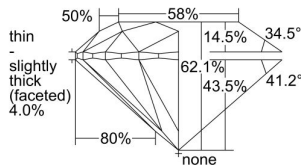

GIA®

FACSIMILE

GIA REPORT 1498588571

Verify this report at GIA.edu

GIA NATURAL DIAMOND DOSSIER®

June 06, 2024
GIA Report Number 1498588571
Shape and Cutting Style ..... Round Brilliant
Measurements ..... 4.81 - 4.84 x 3.00 mm

GRADING RESULTS

Carat Weight ..... 0.43 carat
Color Grade ..... G
Clarity Grade VVS1
Cut Grade ..... Excellent

ADDITIONAL GRADING INFORMATION

Polish ..... Excellent
Symmetry ..... Excellent
Fluorescence ..... Faint
Clarity Characteristics ..... Pinpoint, Feather
Inscription(s): GIA 1498588571

PROPORTIONS

Profile to actual proportions