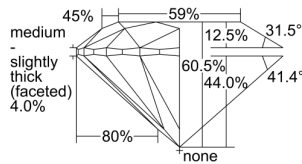

GIA®

FACSIMILE

GIA REPORT

1498594454

Verify this report at GIA.edu

GIA NATURAL DIAMOND DOSSIER®

June 07, 2024
GIA Report Number 1498594454
Shape and Cutting Style ..... Round Brilliant
Measurements ..... 4.50 - 4.53 x 2.73 mm

GRADING RESULTS

Carat Weight ..... 0.34 carat
Color Grade ..... F
Clarity Grade VVS1
Cut Grade ..... Excellent

ADDITIONAL GRADING INFORMATION

Polish ..... Excellent
Symmetry ..... Excellent
Fluorescence ..... Medium Blue
Clarity Characteristics ..... Pinpoint, Feather
Inscription(s): GIA 1498594454

PROPORTIONS

Profile to actual proportions

GRADING SCALES

GIA COLOR SCALE	GIA CLARITY SCALE	GIA CUT SCALE	
D	FLAWLESS	EXCELLENT	
E	INTERNALLY FLAWLESS		
F		VVS₁	VERY GOOD
G	VVS₂		
H	VS₁	GOOD	
I	VS₂		
J	SI₁	FAIR	
K	SI₂		
L	I₁	POOR	
M	I₂		
N	I₃		
O			
P			
Q			
R			
S			
T			
U			
V			
W			
X			
Y			
Z