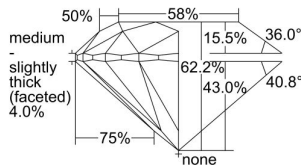

GIA®

FACSIMILE

GIA REPORT 1498610574

Verify this report at GIA.edu

GIA NATURAL DIAMOND DOSSIER®

June 10, 2024
GIA Report Number **1498610574**
Shape and Cutting Style ..... **Round Brilliant**
Measurements ..... **4.48 - 4.51 x 2.80 mm**

GRADING RESULTS

Carat Weight ..... **0.35 carat**
Color Grade ..... **G**
Clarity Grade **S11**
Cut Grade ..... **Excellent**

ADDITIONAL GRADING INFORMATION

Polish ..... **Excellent**
Symmetry ..... **Excellent**
Fluorescence ..... **None**
Clarity Characteristics..... **Cloud, Feather**
Inscription(s): **GIA 1498610574**

PROPORTIONS

Profile to actual proportions

GRADING SCALES

GIA COLOR SCALE	GIA CLARITY SCALE	GIA CUT SCALE	
D	FLAWLESS	EXCELLENT	
E	INTERNALLY FLAWLESS		
F		VVS₁	VERY GOOD
G	VVS₂		
H	VS₁	GOOD	
I	VS₂		
J	S1₁	FAIR	
K	S1₂		
L	I₁	POOR	
M	I₂		
N	I₃		
O			
P			
Q			
R			
S			
T			
U			
V			
W			
X			
Y			
Z