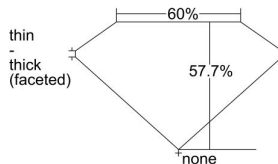

GIA®

FACSIMILE

GIA REPORT 1498611224

Verify this report at GIA.edu

GIA NATURAL DIAMOND DOSSIER®

June 11, 2024
GIA Report Number 1498611224
Shape and Cutting Style ..... Oval Brilliant
Measurements ..... 6.91 x 4.81 x 2.77 mm

GRADING RESULTS

Carat Weight ..... 0.61 carat
Color Grade ..... K, Faint Brown
Clarity Grade VS1

ADDITIONAL GRADING INFORMATION

Polish ..... Excellent
Symmetry ..... Very Good
Fluorescence ..... None
Clarity Characteristics..... Feather, Pinpoint, Needle
Inscription(s): GIA 1498611224

PROPORTIONS

Profile not to actual proportions

GRADING SCALES

GIA COLOR SCALE		GIA CLARITY SCALE			
COLORLESS	D	VERY VERY SLIGHTLY INCLUDED	FLAWLESS		
	E		INTERNALLY FLAWLESS		
	F	VERY SLIGHTLY INCLUDED	VVS₁		
	G		VVS₂		
	H		VS₁		
	NEAR COLORLESS	I	SLIGHTLY INCLUDED	VS₂	
		J		SI₁	
		FAINT	K	INCLUDED	SI₂
			L		I₁
			M		I₂
VERT LIGHT	N	LIGHT	I₃		
	O				
	P				
	Q				
	R