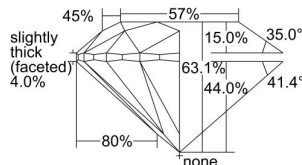

GIA®

FACSIMILE

GIA REPORT

1498612273

Verify this report at GIA.edu

GIA NATURAL DIAMOND DOSSIER®

June 10, 2024
GIA Report Number 1498612273
Shape and Cutting Style ..... Round Brilliant
Measurements ..... 5.46 - 5.49 x 3.45 mm

GRADING RESULTS

Carat Weight ..... 0.64 carat
Color Grade ..... G
Clarity Grade VS2
Cut Grade ..... Excellent

ADDITIONAL GRADING INFORMATION

Polish ..... Excellent
Symmetry ..... Excellent
Fluorescence ..... None
Clarity Characteristics ..... Crystal
Inscription(s): GIA 1498612273

PROPORTIONS

Profile to actual proportions