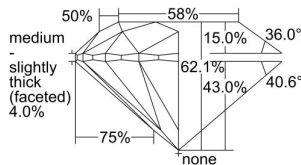

GIA®

FACSIMILE

GIA REPORT 1498619856

Verify this report at GIA.edu

GIA NATURAL DIAMOND DOSSIER®

June 12, 2024
GIA Report Number 1498619856
Shape and Cutting Style ..... Round Brilliant
Measurements ..... 5.89 - 5.93 x 3.67 mm

GRADING RESULTS

Carat Weight ..... 0.80 carat
Color Grade I
Clarity Grade VVS1
Cut Grade ..... Excellent

ADDITIONAL GRADING INFORMATION

Polish ..... Excellent
Symmetry ..... Excellent
Fluorescence ..... Medium Blue
Clarity Characteristics..... Pinpoint, Feather, Surface Graining
Inscription(s): GIA 1498619856

PROPORTIONS

Profile to actual proportions

GRADING SCALES

GIA COLOR SCALE	GIA CLARITY SCALE	GIA CUT SCALE	
D	FLAWLESS	EXCELLENT	
E	INTERNALLY FLAWLESS		
F		VVS₁	VERY GOOD
G	VVS₂		
H	VS₁	GOOD	
I	VS₂		
J	SI₁	FAIR	
K	SI₂		
L	I₁	POOR	
M			
N	I₂		
O			
P	I₃		
Q			
R			
S			
T			
U			
V			
W			
X			
Y			
Z