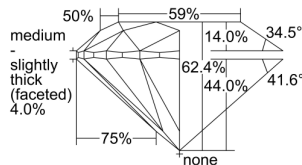

GIA®

FACSIMILE

GIA REPORT 1498629226

Verify this report at GIA.edu

GIA NATURAL DIAMOND DOSSIER®

June 12, 2024
GIA Report Number 1498629226
Shape and Cutting Style ..... Round Brilliant
Measurements ..... 5.16 - 5.19 x 3.23 mm

GRADING RESULTS

Carat Weight ..... 0.53 carat
Color Grade I
Clarity Grade S11
Cut Grade ..... Excellent

ADDITIONAL GRADING INFORMATION

Polish ..... Excellent
Symmetry ..... Excellent
Fluorescence ..... None
Clarity Characteristics ..... Crystal, Cloud
Inscription(s): GIA 1498629226

PROPORTIONS

Profile to actual proportions

GRADING SCALES

GIA COLOR SCALE	GIA CLARITY SCALE	GIA CUT SCALE	
D	FLAWLESS	EXCELLENT	
E	INTERNALLY FLAWLESS		
F		VVS₁	VERY GOOD
G	VVS₂		
H	VS₁	GOOD	
I	VS₂		
J	S1₁	FAIR	
K	S1₂		
L	I₁	POOR	
M	I₂		
N	I₃		
O			
P			
Q			
R			
S			
T			
U			
V			
W			
X			
Y			
Z