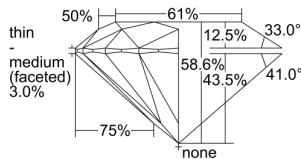

GIA®

FACSIMILE

GIA REPORT 1498637911

Verify this report at GIA.edu

GIA NATURAL DIAMOND DOSSIER®

June 12, 2024
GIA Report Number 1498637911
Shape and Cutting Style ..... Round Brilliant
Measurements ..... 3.91 - 3.93 x 2.30 mm

GRADING RESULTS

Carat Weight ..... 0.21 carat
Color Grade ..... D
Clarity Grade VS1
Cut Grade ..... Excellent

ADDITIONAL GRADING INFORMATION

Polish ..... Excellent
Symmetry ..... Excellent
Fluorescence ..... None
Clarity Characteristics..... Crystal, Feather, Needle, Pinpoint
Inscription(s): GIA 1498637911

PROPORTIONS

Profile to actual proportions

GRADING SCALES

GIA COLOR SCALE	GIA CLARITY SCALE	GIA CUT SCALE	
D	FLAWLESS	EXCELLENT	
E	INTERNALLY FLAWLESS		
F		VVS₁	VERY GOOD
G	VVS₂		
H	VS₁	GOOD	
I	VS₂		
J	SI₁	FAIR	
K	SI₂		
L	I₁	POOR	
M	I₂		
N	I₃		
O			
P			
Q			
R			
S			
T			
U			
V			
W			
X			
Y			
Z