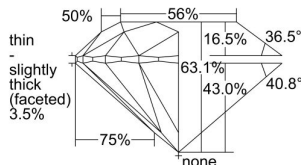

GIA®

FACSIMILE

GIA REPORT 1498637998

Verify this report at GIA.edu

GIA NATURAL DIAMOND DOSSIER®

June 12, 2024
GIA Report Number 1498637998
Shape and Cutting Style ..... Round Brilliant
Measurements ..... 4.24 - 4.27 x 2.68 mm

GRADING RESULTS

Carat Weight ..... 0.30 carat
Color Grade ..... H
Clarity Grade S11
Cut Grade ..... Excellent

ADDITIONAL GRADING INFORMATION

Polish ..... Excellent
Symmetry ..... Excellent
Fluorescence ..... None
Clarity Characteristics ..... Cloud, Crystal
Inscription(s): GIA 1498637998

PROPORTIONS

Profile to actual proportions