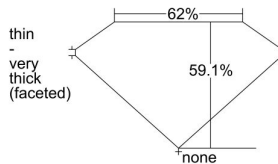

GIA®

FACSIMILE

GIA REPORT 1498639276

Verify this report at GIA.edu

GIA NATURAL DIAMOND DOSSIER®

June 13, 2024
GIA Report Number 1498639276
Shape and Cutting Style ..... Marquise Brilliant
Measurements ..... 8.56 x 4.16 x 2.46 mm

GRADING RESULTS

Carat Weight ..... 0.50 carat
Color Grade I
Clarity Grade S11

ADDITIONAL GRADING INFORMATION

Polish ..... Excellent
Symmetry ..... Very Good
Fluorescence ..... None
Clarity Characteristics ..... Crystal, Cloud
Inscription(s): GIA 1498639276

PROPORTIONS

Profile not to actual proportions

GRADING SCALES

GIA COLOR SCALE		GIA CLARITY SCALE			
COLORLESS	D	VERY VERY SLIGHTLY INCLUDED	FLAWLESS		
	E		INTERNALLY FLAWLESS		
	F	VERY SLIGHTLY INCLUDED	VVS₁		
	G		VVS₂		
	H		VS₁		
	NEAR COLORLESS	I	SLIGHTLY INCLUDED	VS₂	
		J		S1₁	
		FAINT	K	INCLUDED	S1₂
			L		I₁
			M		I₂
VERT LIGHT	N	INCLUDED	I₃		
	O				
	P				
	Q				
	R				
	S				
	T				
LIGHT	U				
	V				
	W				
	X				
Y					
Z