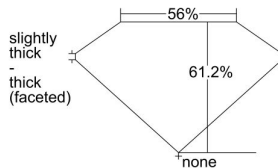

GIA®

FACSIMILE

GIA REPORT 1498639548

Verify this report at GIA.edu

GIA NATURAL DIAMOND DOSSIER®

June 12, 2024
GIA Report Number 1498639548
Shape and Cutting Style ..... Heart Brilliant
Measurements ..... 5.59 x 6.61 x 4.04 mm

GRADING RESULTS

Carat Weight ..... 0.90 carat
Color Grade ..... G
Clarity Grade VVS1

ADDITIONAL GRADING INFORMATION

Polish ..... Excellent
Symmetry ..... Excellent
Fluorescence ..... None
Clarity Characteristics ..... Pinpoint, Feather
Inscription(s): GIA 1498639548

PROPORTIONS

Profile not to actual proportions

GRADING SCALES

GIA COLOR SCALE		GIA CLARITY SCALE		
NEAR COLORLESS	D	VERY VERY SLIGHTLY INCLUDED	FLAWLESS	
	E		INTERNALLY FLAWLESS	
	F	VERY SLIGHTLY INCLUDED	VVS₁	
	G		VVS₂	
	H		VS₁	
	FAINT	I	SLIGHTLY INCLUDED	VS₂
		J		SI₁
		K	INCLUDED	SI₂
		L		I₁
		M		I₂
VERT LIGHT		N	INCLUDED	I₃
		O		
		P		
	Q			
	R			
LIGHT	S			
	T			
	U			
	V			
	W			
	X			
Y				
Z