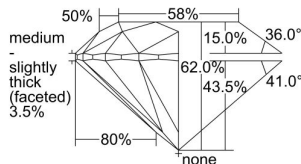

GIA®

FACSIMILE

GIA REPORT

1498644244

Verify this report at GIA.edu

GIA NATURAL DIAMOND DOSSIER®

June 13, 2024

GIA Report Number 1498644244

Shape and Cutting Style ..... Round Brilliant

Measurements ..... 5.79 - 5.81 x 3.59 mm

GRADING RESULTS

Carat Weight ..... 0.75 carat

Color Grade ..... E

Clarity Grade VS1

Cut Grade ..... Excellent

ADDITIONAL GRADING INFORMATION

Polish ..... Excellent

Symmetry ..... Excellent

Fluorescence ..... None

Clarity Characteristics ..... Cloud

Inscription(s): GIA 1498644244

PROPORTIONS

Profile to actual proportions

GRADING SCALES

GIA COLOR SCALE

COLOURLESS	D
	E
	F
	G
	H
	I
	J
NEAR COLOURLESS	K
	L
Faint	M
	N
	O
	P
	Q
	R
	S
	T
	U
	V
	W
	X
	Y
Light	Z

GIA CLARITY SCALE

FLAWLESS	EXCELLENT	
		FLAWLESS
INTERNALLY FLAWLESS	VERY GOOD	
		VVS₁
VVS₂		
VS₁	GOOD	
		VS₂
SI₁	FAIR	
		SI₂
I₁	POOR	
		I₂
		I₃

GIA CUT SCALE

EXCELLENT
VERY GOOD
GOOD
FAIR
POOR