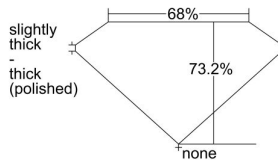

GIA®

FACSIMILE

GIA REPORT 1498670730

Verify this report at gia.edu

GIA NATURAL DIAMOND DOSSIER®

June 17, 2024
GIA Report Number 1498670730
Shape and Cutting Style ..... Square Modified Brilliant
Measurements ..... 4.66 x 4.52 x 3.31 mm

GRADING RESULTS

Carat Weight ..... 0.60 carat
Color Grade ..... F
Clarity Grade VS1

ADDITIONAL GRADING INFORMATION

Polish ..... Excellent
Symmetry ..... Excellent
Fluorescence ..... None
Clarity Characteristics..... Cloud, Crystal, Needle, Pinpoint
Inscription(s): GIA 1498670730

PROPORTIONS

Profile not to actual proportions

GRADING SCALES

GIA COLOR SCALE		GIA CLARITY SCALE			
COLORLESS	D	VERY VERY SLIGHTLY INCLUDED	FLAWLESS		
	E		INTERNALLY FLAWLESS		
	F	VERY SLIGHTLY INCLUDED	VVS₁		
	G		VVS₂		
	H		VS₁		
	NEAR COLORLESS	I	SLIGHTLY INCLUDED	VS₂	
		J		SI₁	
		FAINT	K	INCLUDED	SI₂
			L		I₁
			M		I₂
VERT LIGHT	N	LIGHT	I₃		
	O				
	P				
	Q				
	R