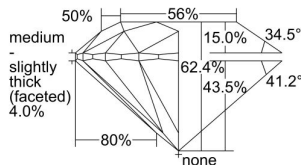

GIA®

FACSIMILE

GIA REPORT 1498670872

Verify this report at GIA.edu

GIA NATURAL DIAMOND DOSSIER®

June 17, 2024
GIA Report Number **1498670872**
Shape and Cutting Style ..... **Round Brilliant**
Measurements ..... **4.61 - 4.62 x 2.88 mm**

GRADING RESULTS

Carat Weight ..... **0.37 carat**
Color Grade ..... **H**
Clarity Grade **VVS2**
Cut Grade ..... **Excellent**

ADDITIONAL GRADING INFORMATION

Polish ..... **Excellent**
Symmetry ..... **Excellent**
Fluorescence ..... **None**
Clarity Characteristics..... **Needle, Pinpoint, Cloud**
Inscription(s): **GIA 1498670872**

PROPORTIONS

Profile to actual proportions

GRADING SCALES

GIA COLOR SCALE	GIA CLARITY SCALE	GIA CUT SCALE	
D	FLAWLESS	EXCELLENT	
E	INTERNALLY FLAWLESS		
F		VVS₁	VERY GOOD
G	VVS₂		
H	VS₁	GOOD	
I	VS₂		
J	SI₁	FAIR	
K	SI₂		
L	I₁	POOR	
M	I₂		
N	I₃		
O			
P			
Q			
R			
S			
T			
U			
V			
W			
X			
Y			
Z