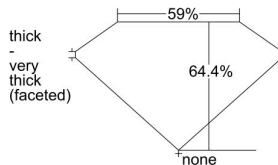

GIA®

FACSIMILE

GIA REPORT 1498671416

Verify this report at GIA.edu

GIA NATURAL DIAMOND DOSSIER®

June 17, 2024
GIA Report Number 1498671416
Shape and Cutting Style ..... Oval Brilliant
Measurements ..... 6.24 x 4.78 x 3.08 mm

GRADING RESULTS

Carat Weight ..... 0.61 carat
Color Grade ..... D
Clarity Grade VS1

ADDITIONAL GRADING INFORMATION

Polish ..... Excellent
Symmetry ..... Excellent
Fluorescence ..... Faint
Clarity Characteristics ..... Crystal, Cloud, Pinpoint
Inscription(s): GIA 1498671416

PROPORTIONS

Profile not to actual proportions

GRADING SCALES

GIA COLOR SCALE		GIA CLARITY SCALE			
COLORLESS	D	VERY VERY SLIGHTLY INCLUDED	FLAWLESS		
	E		INTERNALLY FLAWLESS		
	F	VERY SLIGHTLY INCLUDED	VVS₁		
	G		VVS₂		
	H		VS₁		
	NEAR COLORLESS	I	SLIGHTLY INCLUDED	VS₂	
		J		SI₁	
		FAINT	K	INCLUDED	SI₂
			L		I₁
			M		I₂
VERT LIGHT	N	LIGHT	I₃		
	O				
	P				
	Q				
	R				
	S				
	T