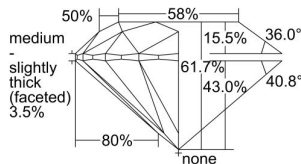

GIA®

FACSIMILE

GIA REPORT 1498672184

Verify this report at GIA.edu

GIA NATURAL DIAMOND DOSSIER®

June 17, 2024
GIA Report Number 1498672184
Shape and Cutting Style ..... Round Brilliant
Measurements ..... 4.92 - 4.95 x 3.04 mm

GRADING RESULTS

Carat Weight ..... 0.46 carat
Color Grade I
Clarity Grade VS1
Cut Grade ..... Excellent

ADDITIONAL GRADING INFORMATION

Polish ..... Excellent
Symmetry ..... Excellent
Fluorescence ..... None
Clarity Characteristics..... Crystal, Needle, Pinpoint
Inscription(s): GIA 1498672184

PROPORTIONS

Profile to actual proportions