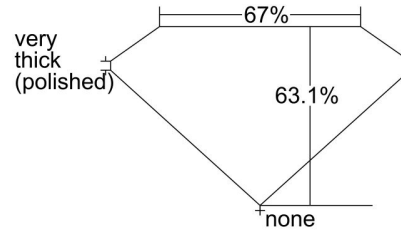

GIA NATURAL DIAMOND GRADING REPORT

June 20, 2024
GIA Report Number 1498675390
Shape and Cutting Style Emerald Cut
Measurements 7.86 x 5.54 x 3.49 mm

GRADING RESULTS

Carat Weight 1.50 carat
Color Grade K
Clarity Grade SI1

ADDITIONAL GRADING INFORMATION

Polish Excellent
Symmetry Very Good
Fluorescence Faint
Inscription(s): GIA 1498675390

Comments: Additional clouds are not shown. Pinpoints are not shown.

PROPORTIONS

Profile not to actual proportions

CLARITY CHARACTERISTICS

KEY TO SYMBOLS*

- Feather
- Crystal
- Cloud
- Cavity
- Needle

* Red symbols denote internal characteristics (inclusions). Green or black symbols denote external characteristics (blemishes). Diagram is an approximate representation of the diamond, and symbols shown indicate type, position, and approximate size of clarity characteristics. All clarity characteristics may not be shown. Details of finish are not shown.