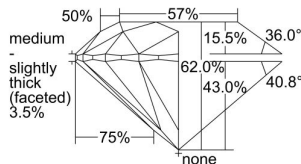

GIA®

FACSIMILE

GIA REPORT 1498677751

Verify this report at GIA.edu

GIA NATURAL DIAMOND DOSSIER®

June 17, 2024
GIA Report Number 1498677751
Shape and Cutting Style ..... Round Brilliant
Measurements ..... 5.77 - 5.80 x 3.59 mm

GRADING RESULTS

Carat Weight ..... 0.74 carat
Color Grade ..... H
Clarity Grade VVS1
Cut Grade ..... Excellent

ADDITIONAL GRADING INFORMATION

Polish ..... Excellent
Symmetry ..... Excellent
Fluorescence ..... Faint
Clarity Characteristics ..... Pinpoint, Feather
Inscription(s): GIA 1498677751

PROPORTIONS

Profile to actual proportions

GRADING SCALES

GIA COLOR SCALE	GIA CLARITY SCALE	GIA CUT SCALE	
D	FLAWLESS	EXCELLENT	
E	INTERNALLY FLAWLESS		
F		VVS₁	VERY GOOD
G	VVS₂		
H	VS₁	GOOD	
I	VS₂		
J	SI₁	FAIR	
K	SI₂		
L	I₁	POOR	
M			
N			
O	I₂		
P			
Q			
R	I₃		
S			
T			
U			
V			
W			
X			
Y			
Z