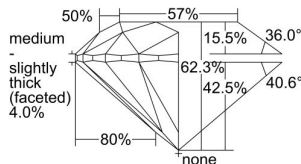

GIA®

FACSIMILE

GIA REPORT

1498688949

Verify this report at GIA.edu

GIA NATURAL DIAMOND DOSSIER®

June 18, 2024

GIA Report Number 1498688949

Shape and Cutting Style ..... Round Brilliant

Measurements ..... 5.89 - 5.92 x 3.68 mm

GRADING RESULTS

Carat Weight ..... 0.80 carat

Color Grade ..... K

Clarity Grade VS1

Cut Grade ..... Excellent

ADDITIONAL GRADING INFORMATION

Polish ..... Excellent

Symmetry ..... Excellent

Fluorescence ..... None

Clarity Characteristics..... Crystal, Cloud, Feather, Pinpoint

Inscription(s): GIA 1498688949

PROPORTIONS

Profile to actual proportions

GRADING SCALES

GIA COLOR SCALE

COLORLESS	D
	E
	F
	G
	H
	I
	J
NEAR COLORLESS	K
	L
Faint	M
	N
	O
	P
	Q
	R
	S
	T
	U
	V
	W
	X
	Y
Light	Z

GIA CLARITY SCALE

FLAWLESS	VERY VERY SLIGHTLY INCLUDED	VS₁	VS₂	VS₁	VS₂	SI₁	SI₂	I₁	I₂	I₃			
											VERY SLIGHTLY INCLUDED	SLIGHTLY INCLUDED	INCLUDED

GIA CUT SCALE

EXCELLENT
VERY GOOD
GOOD
FAIR
POOR