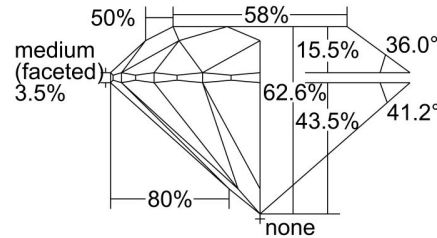

GIA NATURAL DIAMOND GRADING REPORT

June 20, 2024
 GIA Report Number 1498695573
 Shape and Cutting Style Round Brilliant
 Measurements 7.13 - 7.17 x 4.47 mm

GRADING RESULTS

Carat Weight 1.40 carat
 Color Grade D
 Clarity Grade VS1
 Cut Grade Excellent

ADDITIONAL GRADING INFORMATION

Polish Excellent
 Symmetry Excellent
 Fluorescence None
 Inscription(s): GIA 1498695573
Comments: Surface graining is not shown.

PROPORTIONS

Profile to actual proportions

CLARITY CHARACTERISTICS

KEY TO SYMBOLS*

-  Feather
-  Pinpoint

* Red symbols denote internal characteristics (inclusions). Green or black symbols denote external characteristics (blemishes). Diagram is an approximate representation of the diamond, and symbols shown indicate type, position, and approximate size of clarity characteristics. All clarity characteristics may not be shown. Details of finish are not shown.