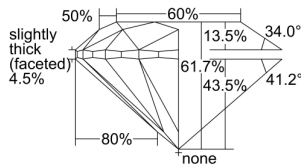

GIA®

FACSIMILE

GIA REPORT 1498697249

Verify this report at GIA.edu

GIA NATURAL DIAMOND DOSSIER®

June 20, 2024
GIA Report Number 1498697249
Shape and Cutting Style ..... Round Brilliant
Measurements ..... 5.37 - 5.41 x 3.32 mm

GRADING RESULTS

Carat Weight ..... 0.60 carat
Color Grade ..... H
Clarity Grade VS1
Cut Grade ..... Excellent

ADDITIONAL GRADING INFORMATION

Polish ..... Excellent
Symmetry ..... Excellent
Fluorescence ..... Medium Yellow
Clarity Characteristics ..... Crystal, Cloud
Inscription(s): GIA 1498697249

PROPORTIONS

Profile to actual proportions

GRADING SCALES

GIA COLOR SCALE	GIA CLARITY SCALE	GIA CUT SCALE	
D	FLAWLESS	EXCELLENT	
E	INTERNALLY FLAWLESS		
F		VVS₁	VERY GOOD
G	VVS₂		
H	VS₁	GOOD	
I	VS₂		
J	SI₁	FAIR	
K	SI₂		
L	I₁	POOR	
M	I₂		
N	I₃		
O			
P			
Q			
R			
S			
T			
U			
V			
W			
X			
Y			
Z