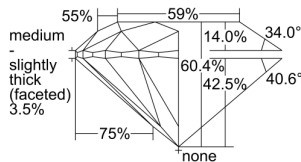

GIA®

FACSIMILE

GIA REPORT 1498700828

Verify this report at GIA.edu

GIA NATURAL DIAMOND DOSSIER®

June 19, 2024
GIA Report Number **1498700828**
Shape and Cutting Style ..... **Round Brilliant**
Measurements ..... **3.88 - 3.89 x 2.34 mm**

GRADING RESULTS

Carat Weight ..... **0.21 carat**
Color Grade ..... **G**
Clarity Grade **VVS2**
Cut Grade ..... **Excellent**

ADDITIONAL GRADING INFORMATION

Polish ..... **Excellent**
Symmetry ..... **Excellent**
Fluorescence ..... **None**
Clarity Characteristics ..... **Pinpoint**
Inscription(s): **GIA 1498700828**

PROPORTIONS

Profile to actual proportions

GRADING SCALES

GIA COLOR SCALE	GIA CLARITY SCALE	GIA CUT SCALE	
D	FLAWLESS	EXCELLENT	
E	INTERNALLY FLAWLESS		
F		VVS₁	VERY GOOD
G	VVS₂		
H	VS₁	GOOD	
I	VS₂		
J	SI₁	FAIR	
K	SI₂		
L	I₁	POOR	
M	I₂		
N	I₃		
O			
P			
Q			
R			
S			
T			
U			
V			
W			
X			
Y			
Z