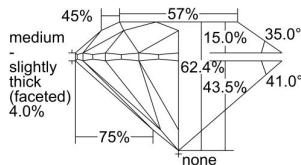

GIA®

FACSIMILE

GIA REPORT 1498716857

Verify this report at GIA.edu

GIA NATURAL DIAMOND DOSSIER®

June 21, 2024
GIA Report Number **1498716857**
Shape and Cutting Style ..... **Round Brilliant**
Measurements ..... **4.45 - 4.48 x 2.79 mm**

GRADING RESULTS

Carat Weight ..... **0.34 carat**
Color Grade ..... **E**
Clarity Grade **S11**
Cut Grade ..... **Excellent**

ADDITIONAL GRADING INFORMATION

Polish ..... **Excellent**
Symmetry ..... **Very Good**
Fluorescence ..... **None**
Clarity Characteristics..... **Cloud, Crystal**
Inscription(s): **GIA 1498716857**

PROPORTIONS

Profile to actual proportions

GRADING SCALES

GIA COLOR SCALE	GIA CLARITY SCALE	GIA CUT SCALE
D	FLAWLESS	EXCELLENT
E	INTERNALLY FLAWLESS	
F	VVS₁	VERY GOOD
G		
H	VS₁	GOOD
I		
J	SI₁	FAIR
K		
L	I₁	POOR
M		
N	I₂	
O	I₃	
P		
Q		
R		
S		
T		
U		
V		
W		
X		
Y		
Z