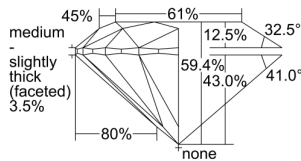

GIA®

FACSIMILE

GIA REPORT 1498728413

Verify this report at GIA.edu

GIA NATURAL DIAMOND DOSSIER®

June 25, 2024
GIA Report Number **1498728413**
Shape and Cutting Style ..... **Round Brilliant**
Measurements ..... **5.17 - 5.18 x 3.08 mm**

GRADING RESULTS

Carat Weight ..... **0.50 carat**
Color Grade ..... **F**
Clarity Grade **VS2**
Cut Grade ..... **Excellent**

ADDITIONAL GRADING INFORMATION

Polish ..... **Excellent**
Symmetry ..... **Excellent**
Fluorescence ..... **Medium Yellow**
Clarity Characteristics ..... **Feather**
Inscription(s): **GIA 1498728413**

PROPORTIONS

Profile to actual proportions

GRADING SCALES

GIA COLOR SCALE	GIA CLARITY SCALE	GIA CUT SCALE	
D	FLAWLESS	EXCELLENT	
E	INTERNALLY FLAWLESS		
F		VVS₁	VERY GOOD
G	VVS₂		
H	VS₁	GOOD	
I	VS₂		
J	SI₁	FAIR	
K	SI₂		
L	I₁	POOR	
M	I₂		
N	I₃		
O			
P			
Q			
R			
S			
T			
U			
V			
W			
X			
Y			
Z