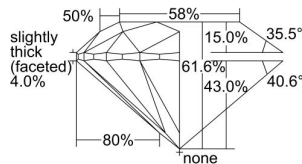

GIA®

FACSIMILE

GIA REPORT 1498729994

Verify this report at GIA.edu

GIA NATURAL DIAMOND DOSSIER®

June 25, 2024
GIA Report Number 1498729994
Shape and Cutting Style ..... Round Brilliant
Measurements ..... 5.40 - 5.43 x 3.34 mm

GRADING RESULTS

Carat Weight ..... 0.61 carat
Color Grade ..... E
Clarity Grade VVS1
Cut Grade ..... Excellent

ADDITIONAL GRADING INFORMATION

Polish ..... Excellent
Symmetry ..... Excellent
Fluorescence ..... Faint
Clarity Characteristics ..... Indented Natural
Inscription(s): GIA 1498729994

PROPORTIONS

Profile to actual proportions